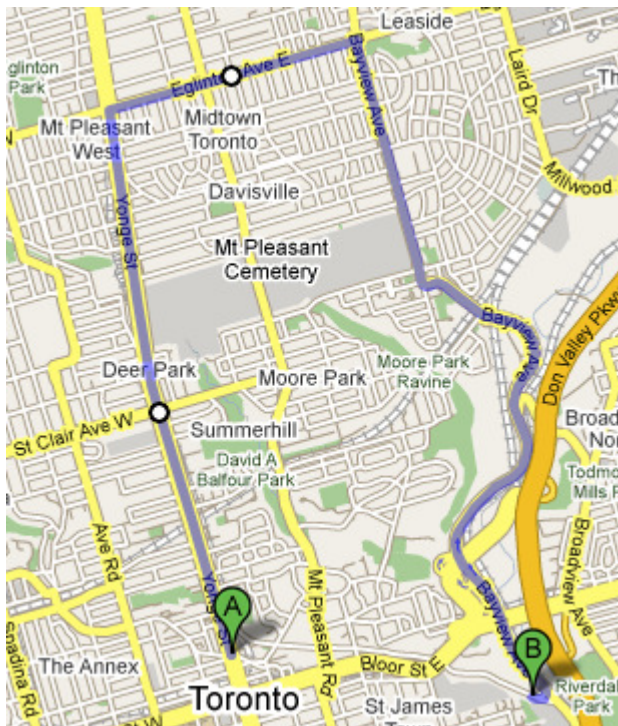

# So, you've gone in the wrong end...

During the parade, Rosedale Valley Road is one-way going west. If you've come from the west end you will need to take the long way around to get to the east end of Rosedale Valley Road.

## For large trucks

1. Go north on Yonge St toward Eglinton Ave (3.9 km).
2. Turn right at Eglinton Ave, go 1.8 km to Bayview Ave.
3. Turn right at Bayview Ave, go 5.5 km to Rosedale Valley Rd.
4. Turn right at Rosedale Valley Rd.

## For cars / pickup trucks / vans

1. Go north on Yonge St toward Merton Ave (2.7 km).
2. Turn right at Merton St, go 1.9 km to Bayview Ave.
3. Turn right at Bayview Ave, go 4.3 km to Rosedale Valley Rd.
4. Turn right at Rosedale Valley Rd.